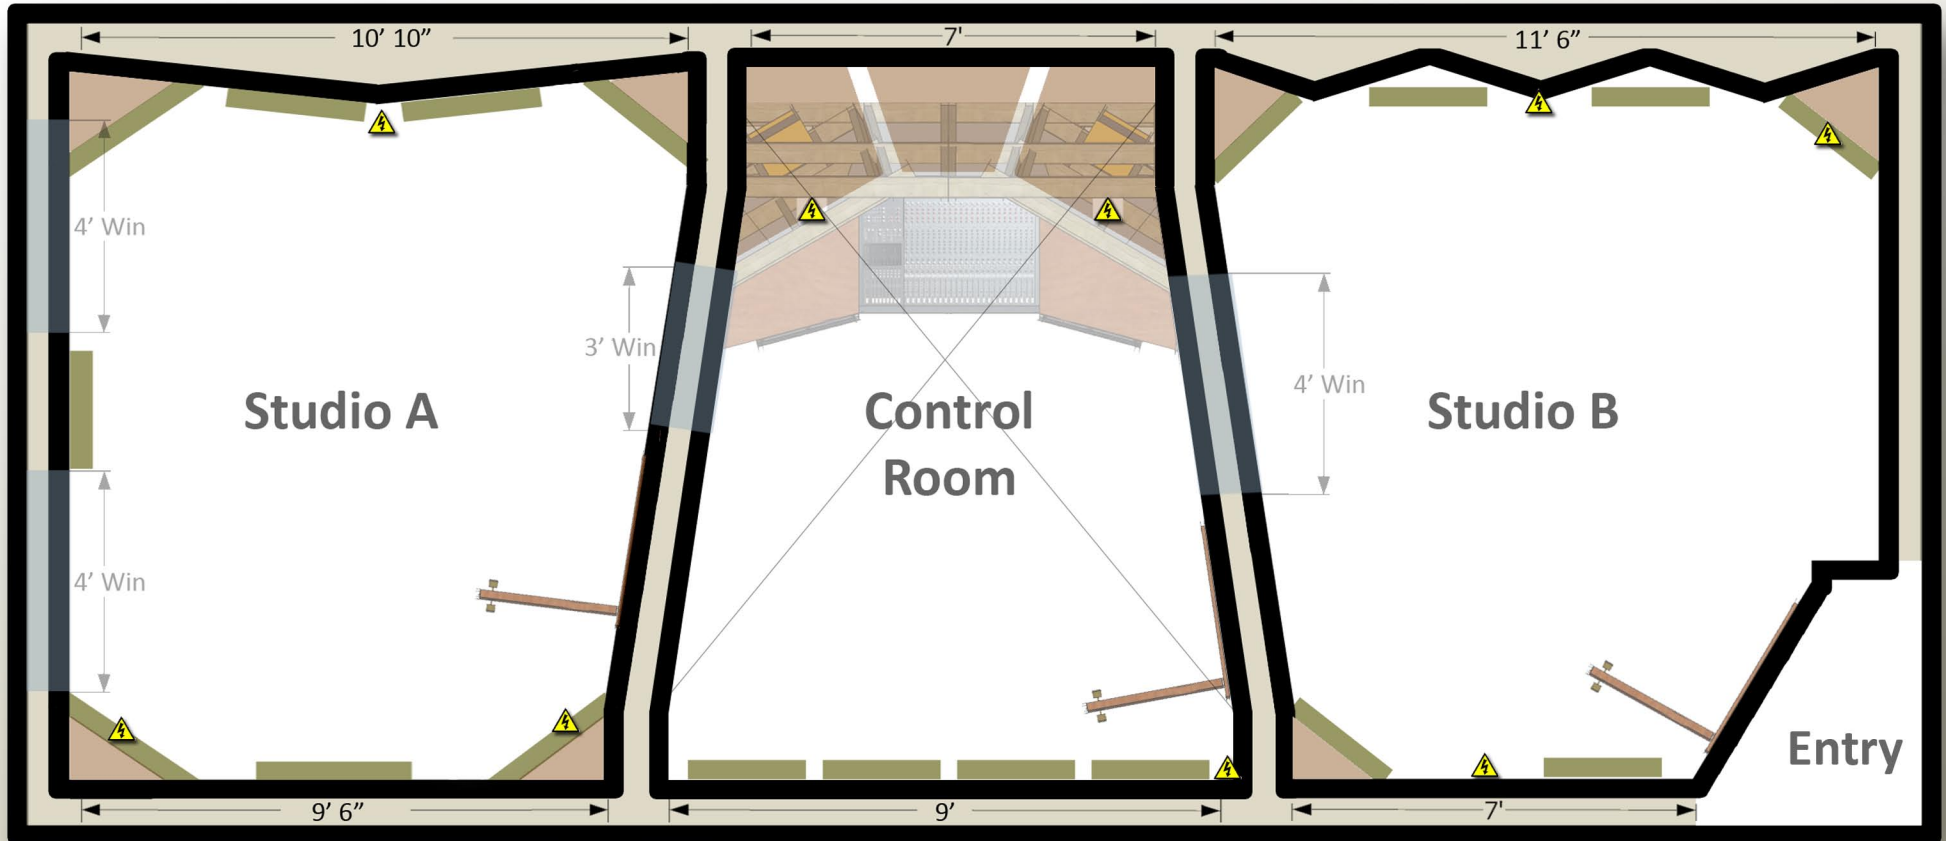

STUDIO FLOOR PLOT

Studio A

High-density Bass Traps	16 mic tie lines
Reflective Brick Wall	8 TRS tie lines
Natural Light	4 MIDI Ports
	17" Touchscreen LCD
Primary Room for	PC Conections:
Drum + Basics Tracking	USB/Firewire/Ethernet
Horns & Big Electric Guitars	

Control Room

Symetrical Design, soffit mounted monitors
 Anti-resonant tuned Respose for mixing/monitoring
 Soft walls, drop ceiling make this our Deadeest Room
 Patcahble Conections to/from all other rooms
 4 Mic Tie Lines, + Guitar, 1/4" and MIDI connections

Studio B

Asymetrical Shape	16 mic tie lines
8 Mid/Low Freq. Difusers	8 TRS tie lines
High Isolation	4 MIDI Ports
	17" Touchscreen LCD
Primary Uses:	PC Conections:
Vocals/ Soft instruments	USB/Firewire/Ethernet
Guitars/ Strings	